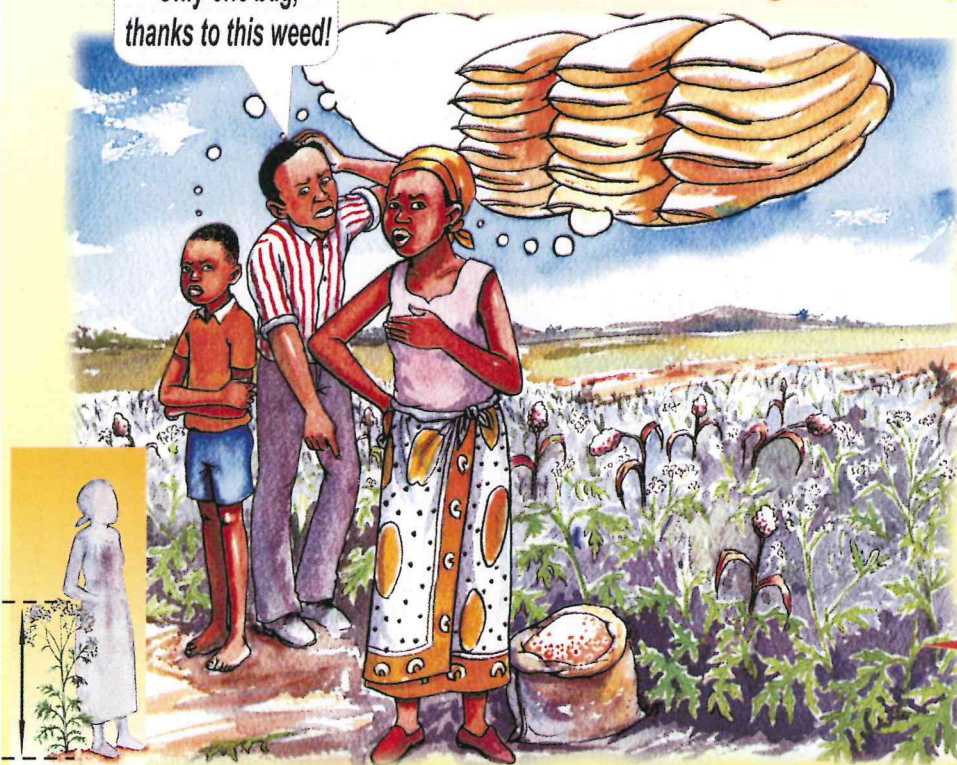

Invasive weed

Parthenium hysterophorus

Only one bag,
thanks to this weed!

Star-shaped
flowers

Pale green
leaves

Negative impacts on:

- ★ Plants and wildlife
- ★ Pasture production
- ★ Human and animal health
- ★ Food production-reduces yields
- ★ Economic development

What to do: Uproot and destroy (burn/bury) on spot

Stop the spread of this weed!

Australian High Commission- Kenya

Contact Arne Witt for more information: a.witt@cabi.org

www.kws.go.ke